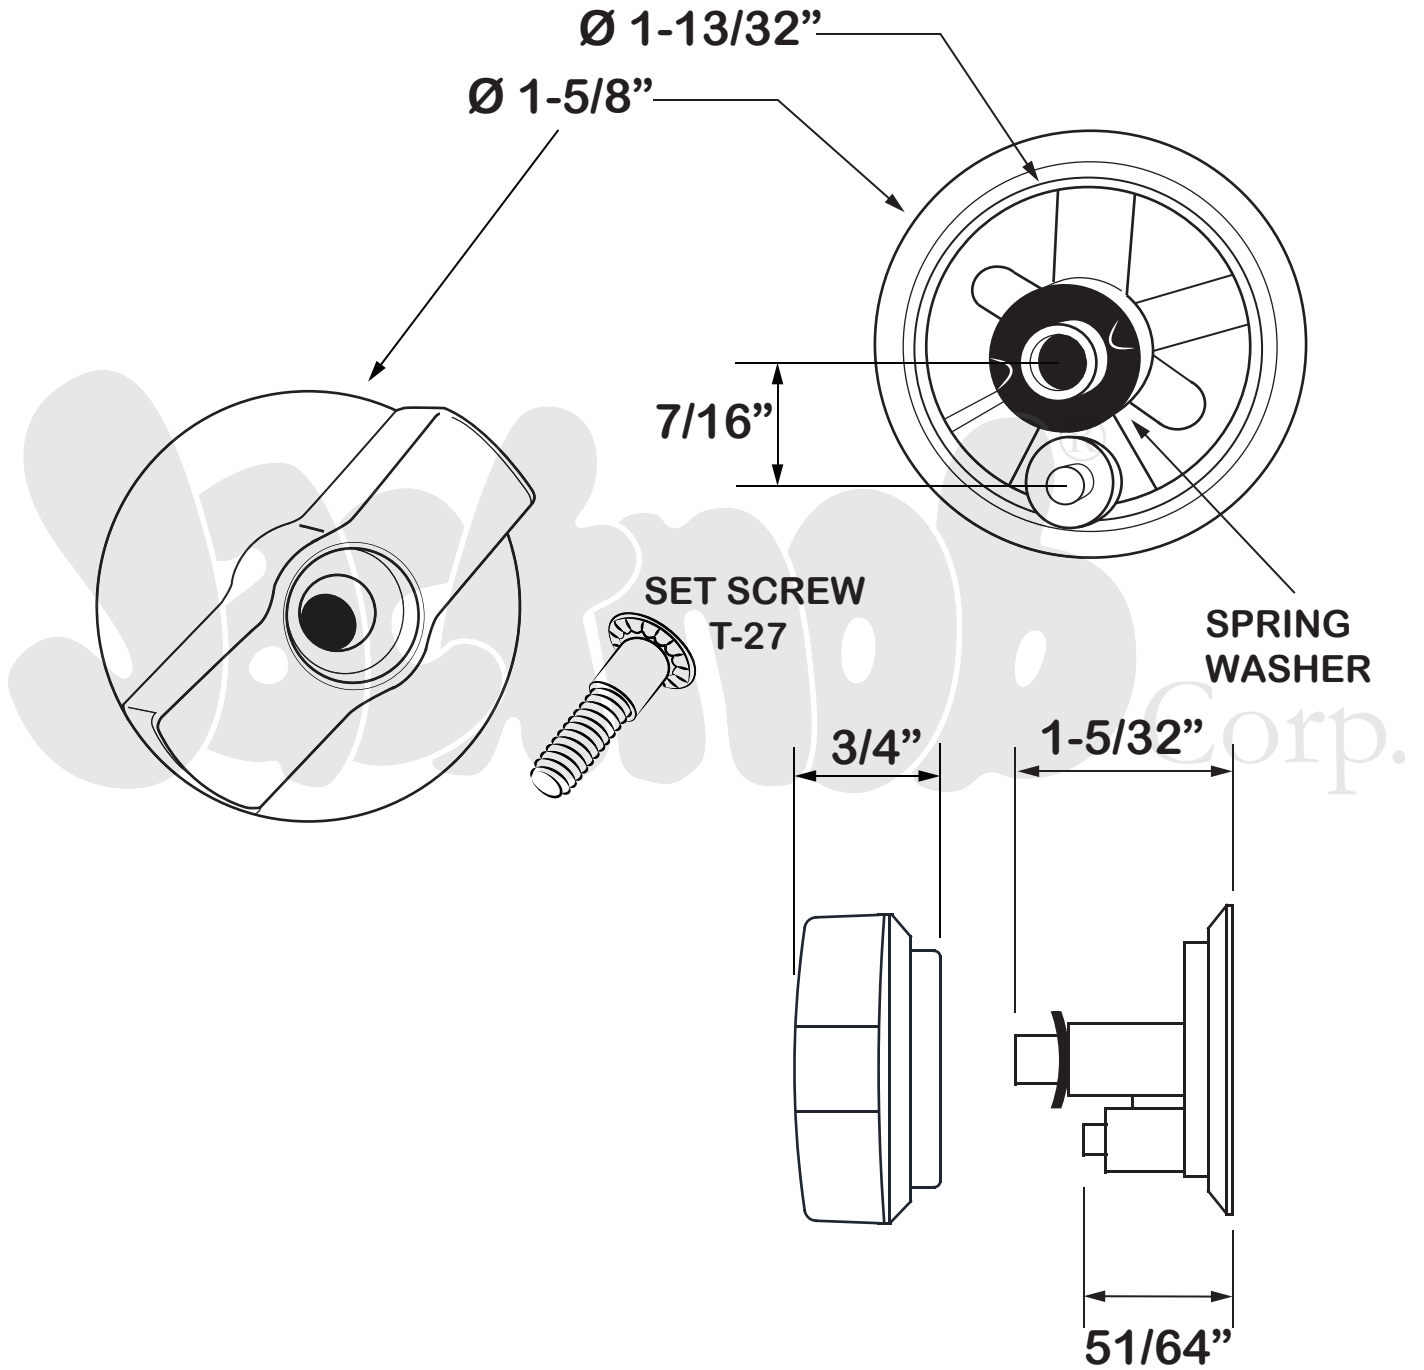

148900

KNOB SET, CONCEALED W/SET SCREW - CHROME GL

Copyright - 2024 Jacknob Corp. All rights reserved

All dimensions shown are approximate. Do not pre-drill or fabricate based on dimensions shown.

The manufacturer reserves the right to, and may from time to time, make changes in dimensions and designs.